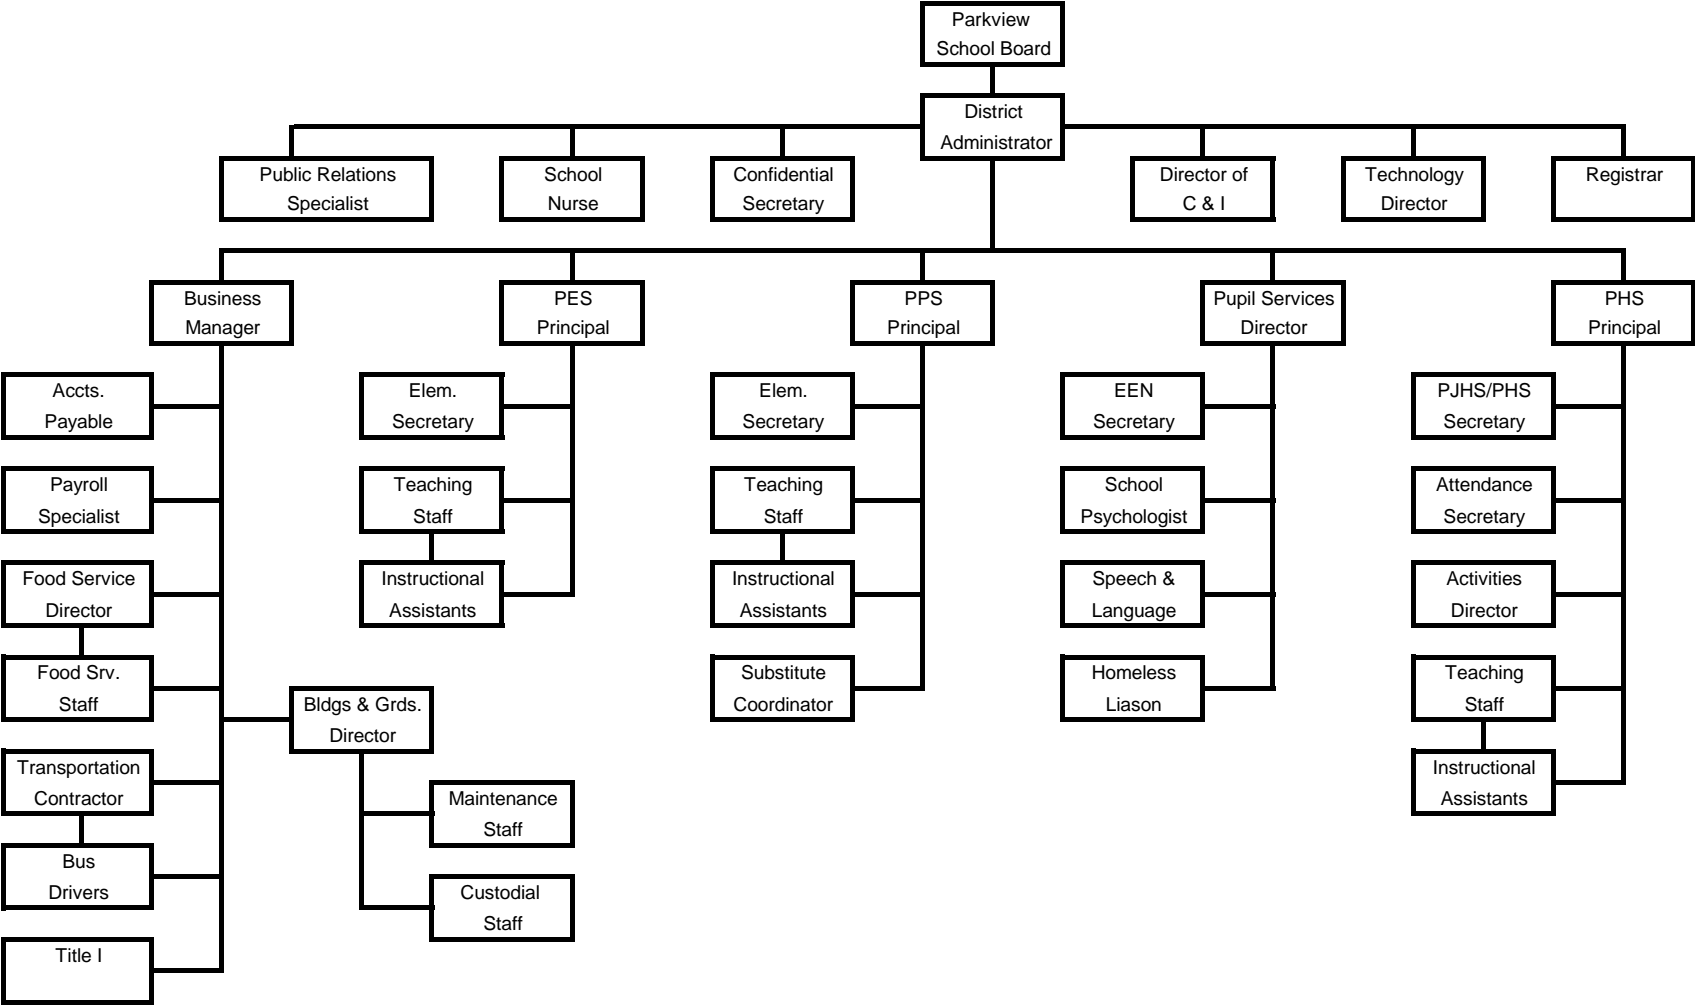

Parkview School District Organization Chart

Approved: February 13, 1995
 March 15, 2010
November 17, 2014